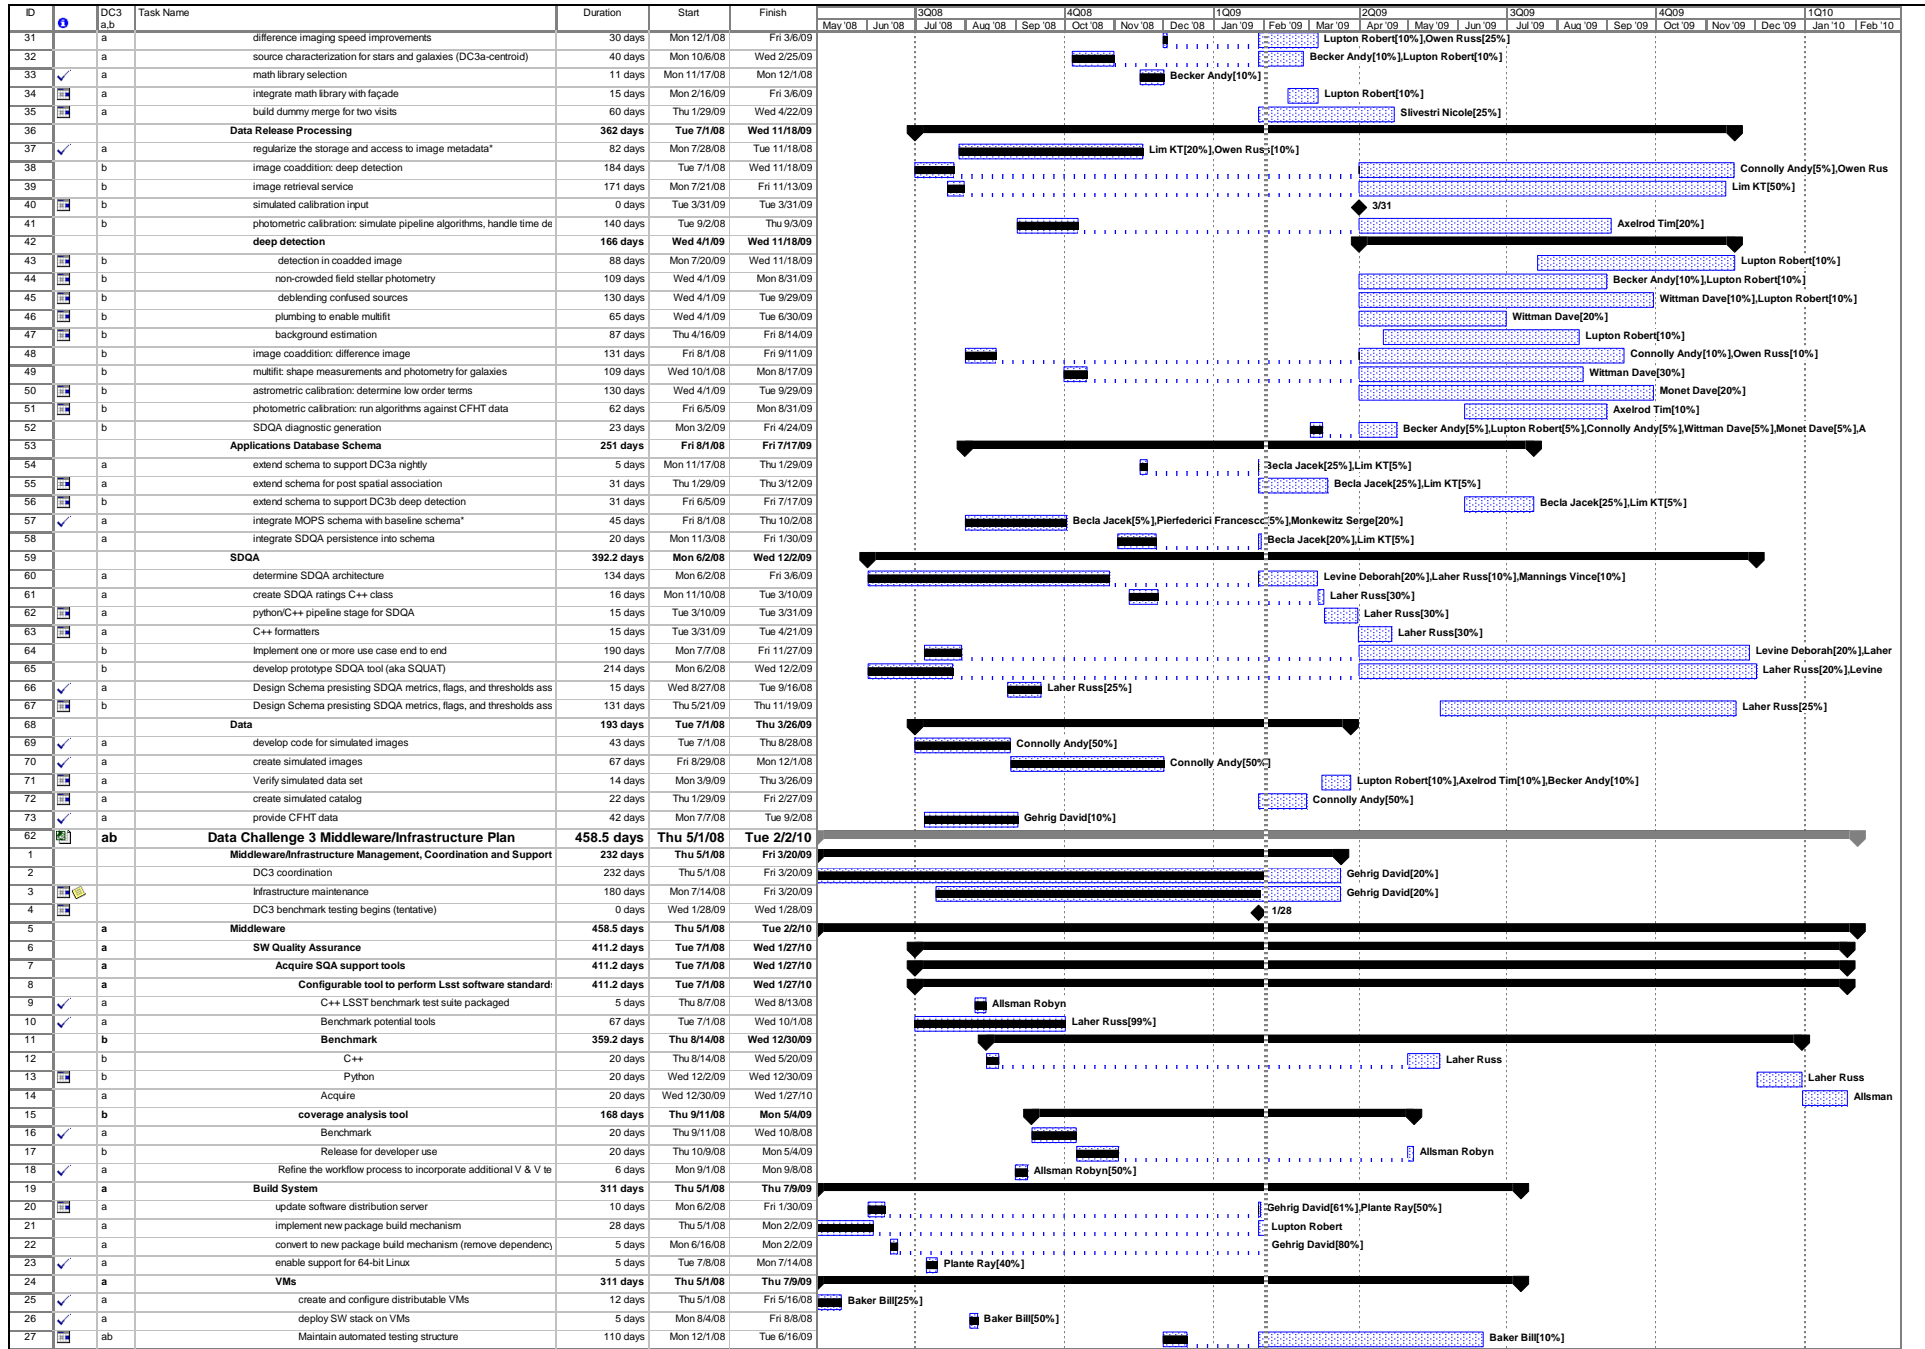

Project: LSST DM RMon 2/2/09 Project  
Date: Mon 2/2/09

Task Progress Summary External Tasks Deadline

Split Milestone Project Summary External Milestone

Project: LSST DM RMon 2/2/09 Project  
Date: Mon 2/2/09

Task Split Progress Milestone Summary Project Summary External Tasks External Milestone Deadline