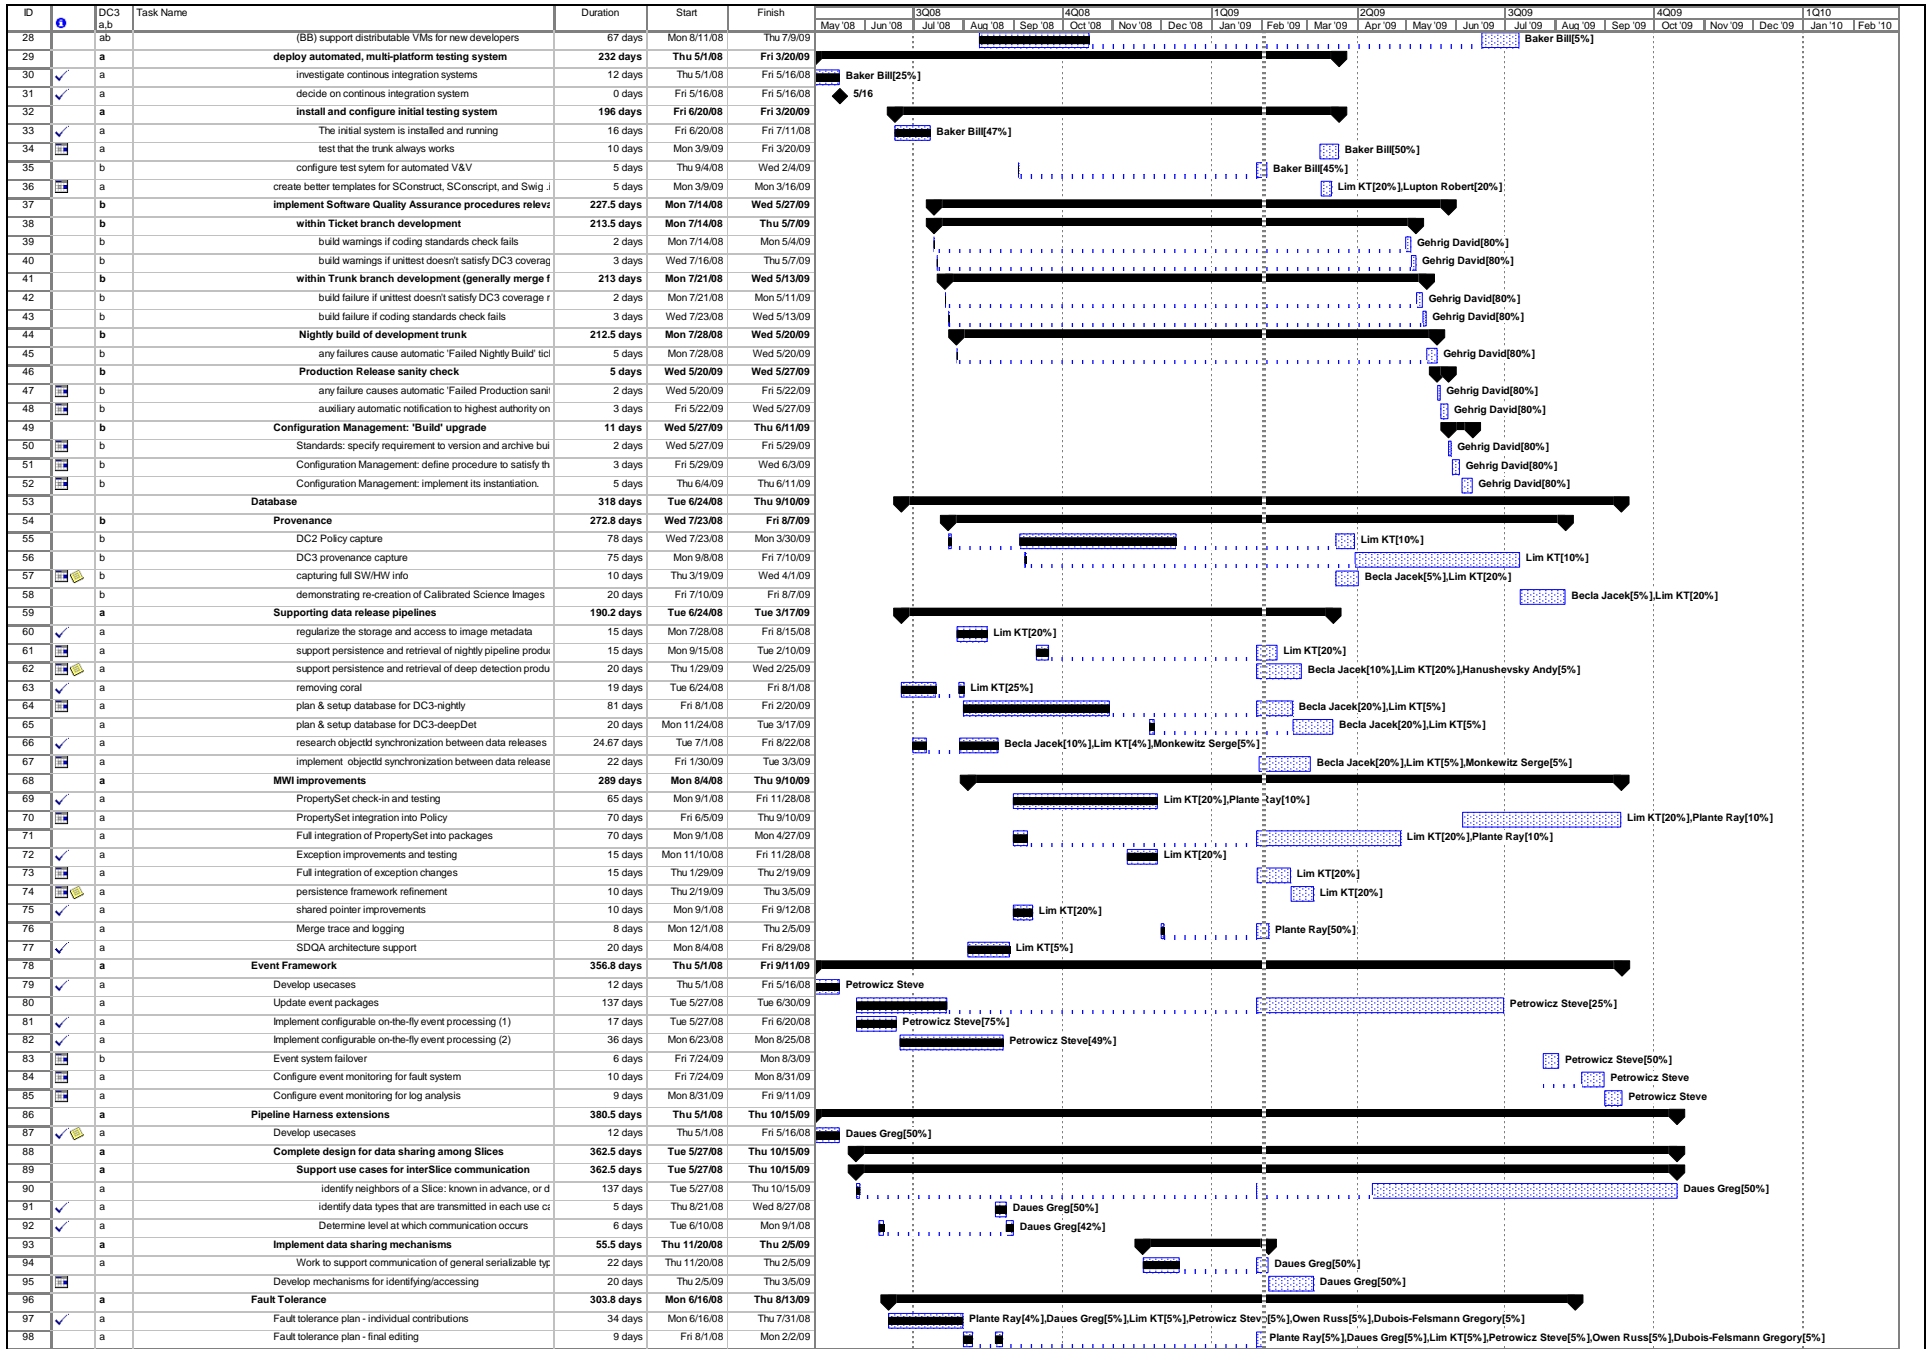

Project: LSST DM RMon 2/2/09 Project  
Date: Mon 2/2/09

Task Progress Summary External Tasks Deadline

Split Milestone Project Summary External Milestone

Project: LSST DM RMon 2/2/09 Project  
Date: Mon 2/2/09

Task Split Progress Milestone Summary Project Summary External Tasks External Milestone Deadline